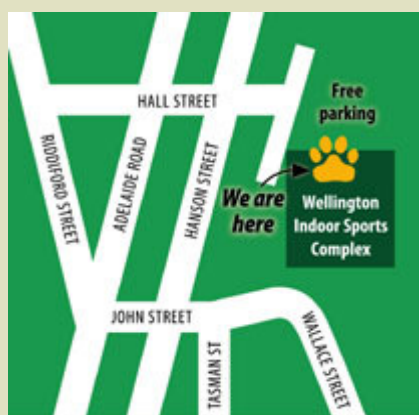

Wellington Indoor Sports Complex,
(back of the Old Winter Showbuildings)
Hall Street, Newtown

Phone: (04) 9200-200

Website: www.junglerama.co.nz